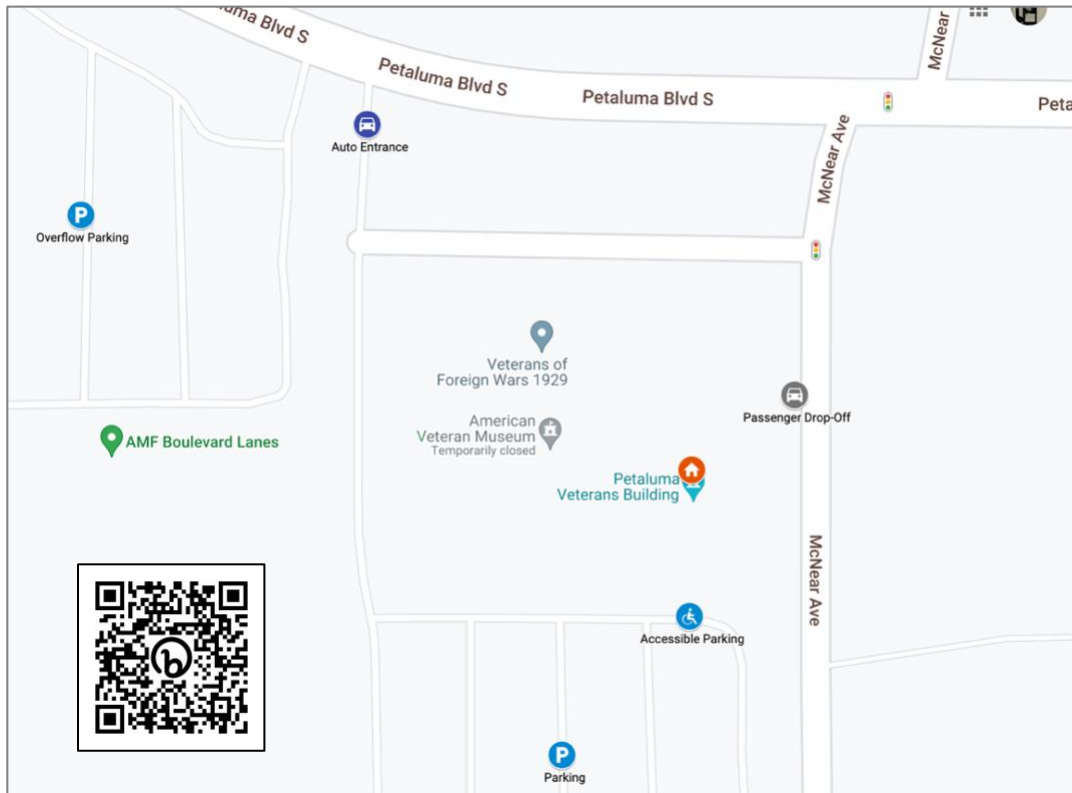

**DRIVING DIRECTIONS:** <https://bit.ly/pre-conference24>

**PARKING:** Parking on-site with overflow parking nearby at Boulevard Lanes

**PUBLIC TRANSPORTATION:** Golden Gate Transit 101 to Petaluma Blvd. North and Stony Point.